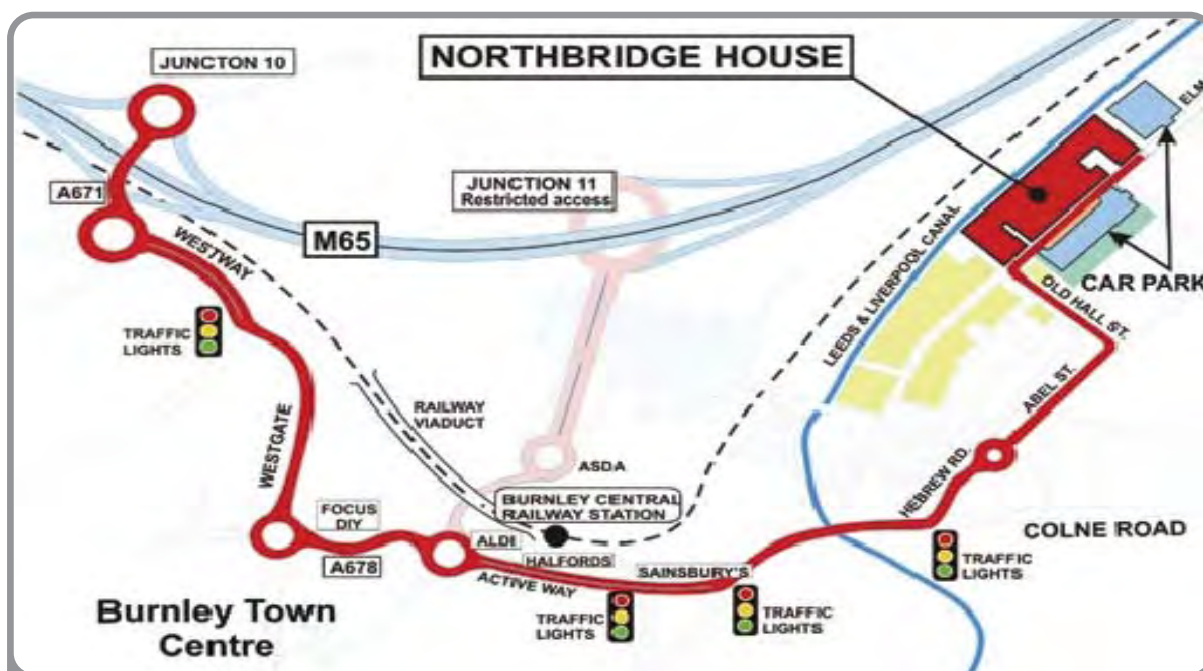

HOW TO GET HERE

From M65 North, Coine/Skipton

- > Junction 11 to Burnley
- > At the end of the slip road take 1st exit at the roundabout to Burnley centre staying in the right hand lane.
- > At Asda roundabout go straight on.
- > At next roundabout take 1st exit left up the hill along the dual carriageway to Aldi and through the pedestrian crossing lights.
- > Go past Halfords and through the traffic lights at Sainsbury's.
- > Stay in the left hand lane and go through the traffic lights and over the humped back bridge.
- > At the traffic lights turn left into Hebrew Road.
- > At mini roundabout go straight on, and then follow the road round until you see Northbridge House on your left.
- > **There is a FREE car park opposite and an overspill car park past the front of the building on the left hand side.**

From M65 South, Blackburn/Manchester

- > Junction 10 to Burnley Centre, go round the roundabout and over the motorway signposted Town Centre.
- > Stay in the left hand lane and at the roundabout take the first exit to the Town Centre.
- > Stay in the left hand lane and at the traffic lights turn left down the hill.
- > At Focus Do-It-All roundabout take 1st exit left.
- > At next roundabout take 2nd exit up the hill along the dual carriageway to Aldi and through the pedestrian crossing lights
- > Go past Halfords and through the traffic lights at Sainsbury's.
- > Stay in the left hand lane and go through the traffic lights and over the humped back bridge
- > At the traffic lights turn left into Hebrew Road.
- > At mini roundabout go straight on, and then follow the road round until you see Northbridge House on your left.
- > **There is a FREE car park opposite and an overspill car park past the front of the building on the left hand side.**